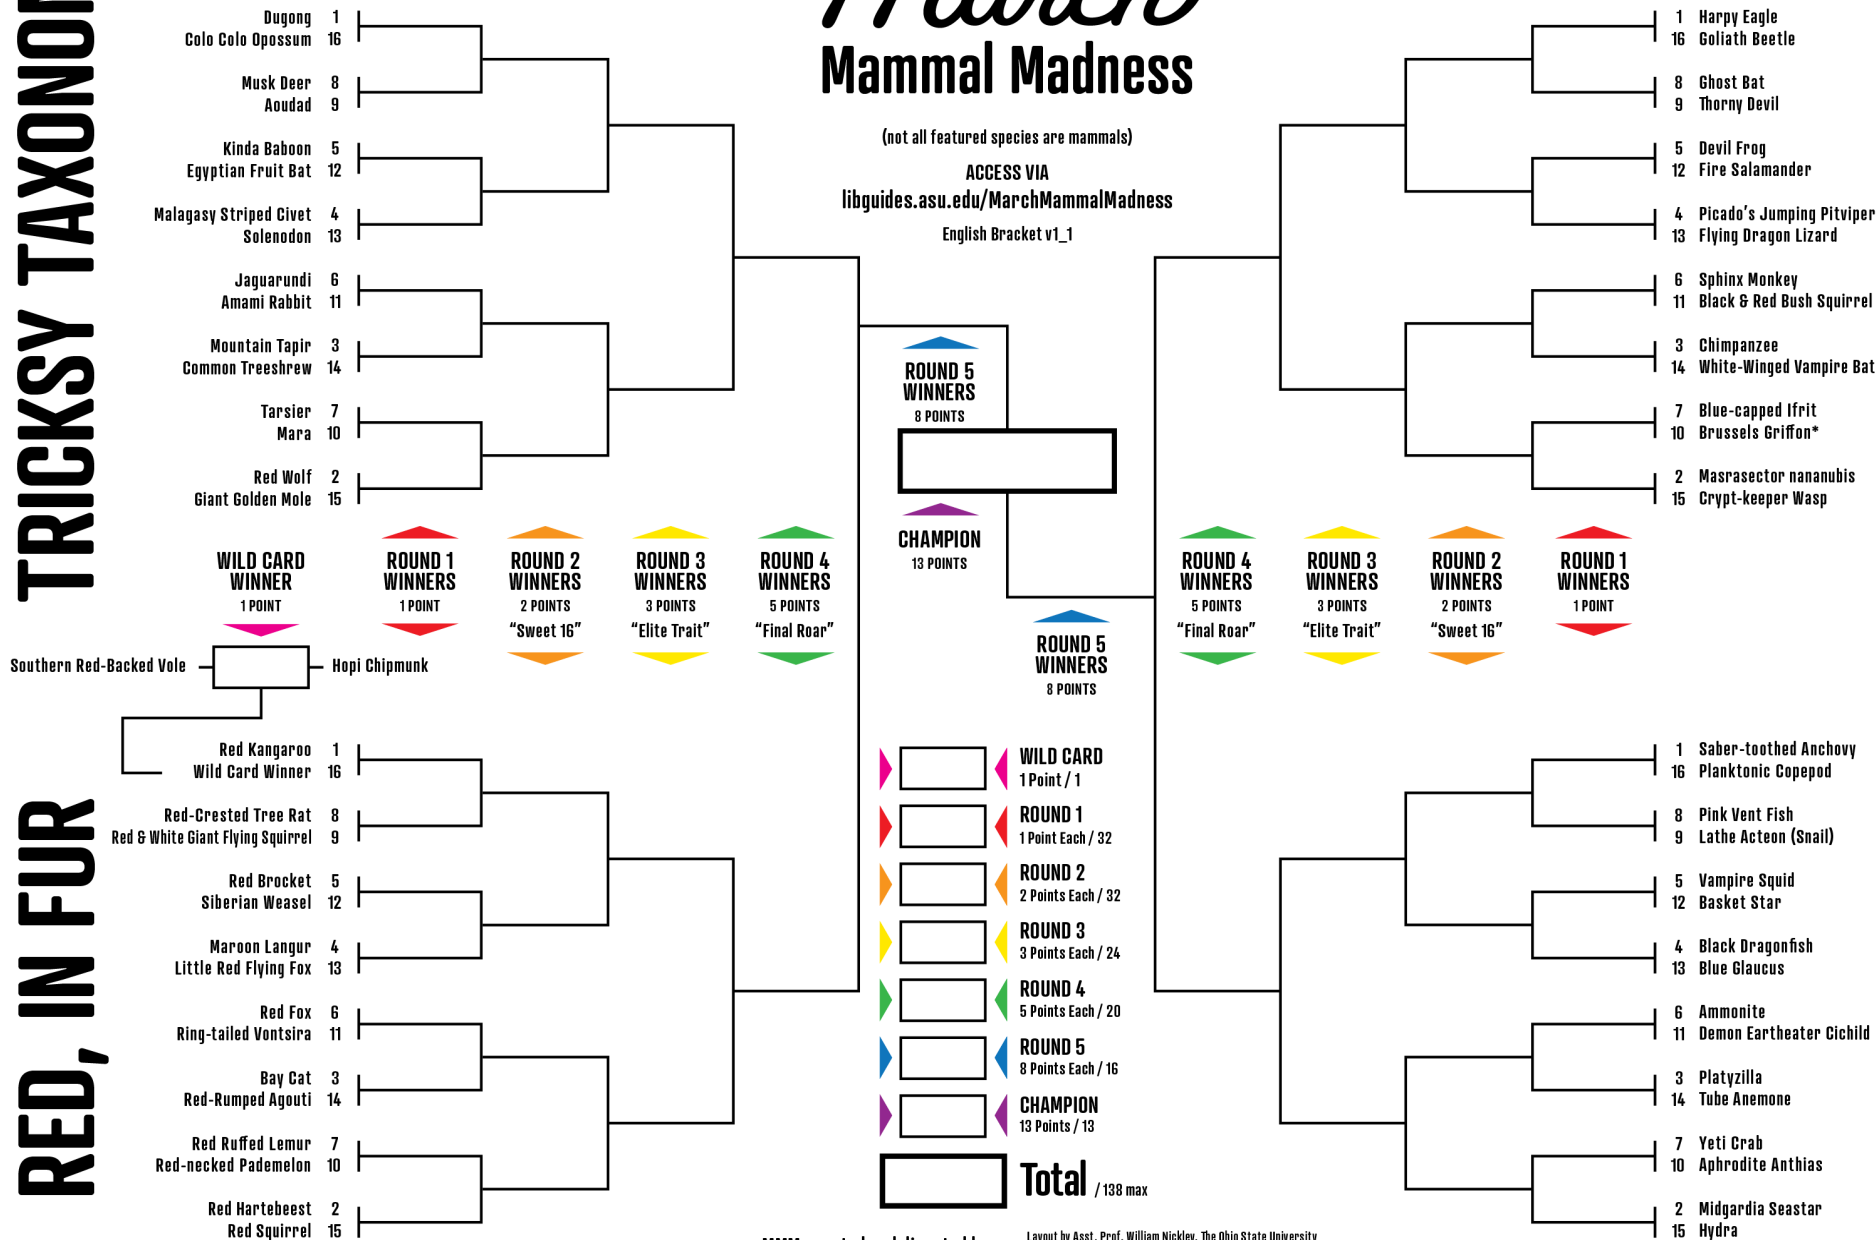

Your name: _____

Phone number: _____

If you want to receive weekly email updates on results from Ms. Meghan, include your email address here: _____

TRICKSY TAXONOMY

RED, IN FUR

OF MYTHS & MONSTERS

SEA BEASTIES

2021 March Mammal Madness

(not all featured species are mammals)
ACCESS VIA
libguides.asu.edu/MarchMammalMadness
English Bracket v1_1

MMM created and directed by
Professor Katie Hinde, Arizona State University